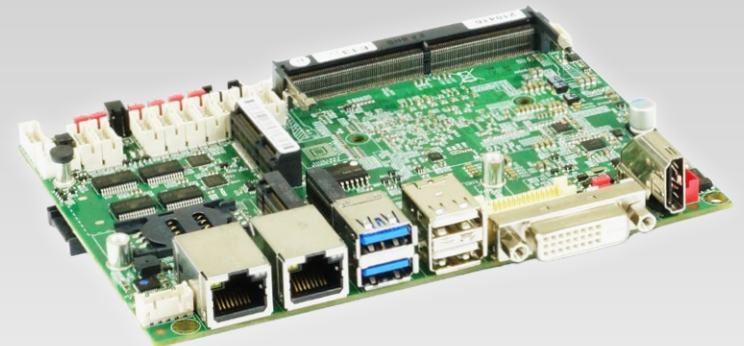

## **3I640A/CW:** Maximizing performance 3.5” SBC with Intel® Atom™ (Elkhart Lake) 6000 series processor

The 3.5” (146 x 102 mm) SBC: 3I640A/CW is with Intel Atom® x6000E Series and Celeron® J (formerly Elkhart Lake ) Series processors. 3I640A/CW integrated 2x 2.5 GbE LAN, 6 x USB, 6 x COM Port , 1 x HDMI, 1 x DVI, 1 x LVDS display interface and 1 x Mini PCIe, 2 x M.2 expansion slot offers the ideal platform for graphics performance with integrated AIoT features, real-time performance, manageability, and security. 3I640A/CW with excellent processor performance, multiple Serial ports and touch screen controller features is the ideal solution for AI accelerators platform and advanced Edge AI, Intelligent Control, Factory Automation Industry 4.0, Internet of Things (IoT) and Edge Computing applications.

### 31640CW – ideal solution for Automation and Panel PC Applications

- Intel® Elkhart Lake ATOM® x6413E / J6412 CPU
- 1 x DDR4 SODIMM, Max. 32GB
- Independent display: HDMI, DVI, LVDS
- 2 x Intel 2.5 GbE LAN, 2 x USB 3.0, 4 x USB 2.0
- 6 x COM, 1 x Mini PCIe, 2 x M.2, 1 x Mini SIM
- Touch Screen, 8DI / 8DO
- TPM 2.0 (Firmware) –OEM to Hardware TPM 2.0
- Wide Range DC IN +9~36V
- Wide temperature support of -20°C ~ 70°C

## TWITTER

Dimension: 210W x 121D x 55H mm

- Compact & Excellent Fanless Embedded System

The Panel PC series (SLIM/ SUPER/ VITA/STAR ) powered by Intel® Elkhart Lake CPU with frameless display design plus with touch screen, rich I/O connection, wide range 9~36V DC input & both VESA/ Panel mounting offer uses the ideal platforms for demanding applications in versatile industrial automation, factory control, surveillance , smart kiosk , military and communication centers.

## SLIM series PPC +3I640CW- ABS front frame + Aluminum housing