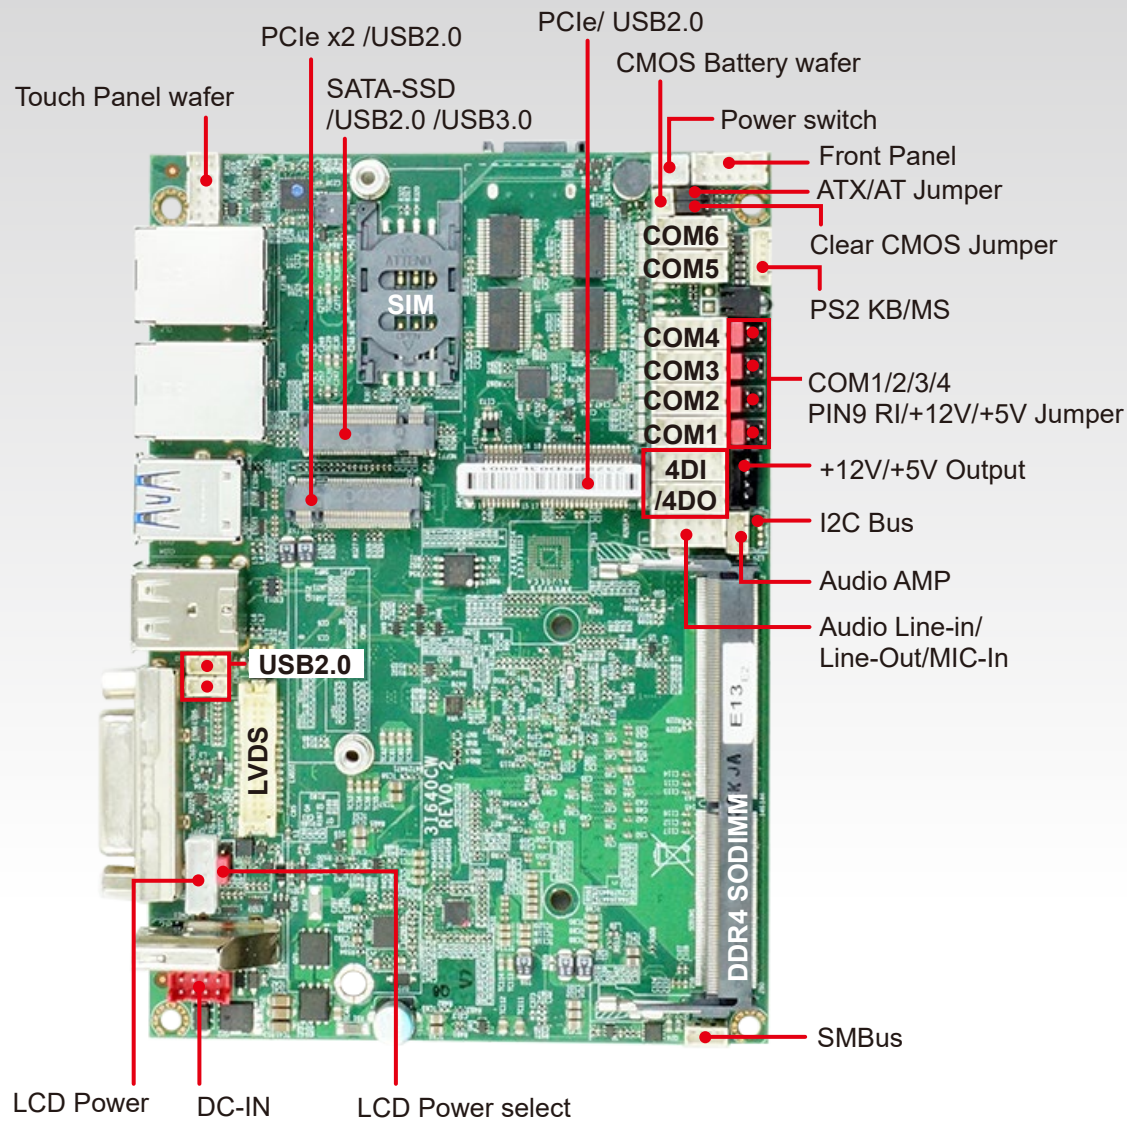

## **3I640A/CW:** Maximizing performance 3.5” SBC with Intel® Atom™ (Elkhart Lake) 6000 series processor

The 3.5” (146 x 102 mm) SBC: 3I640A/CW is with Intel Atom® x6000E Series and Celeron® J (formerly Elkhart Lake ) Series processors. 3I640A/CW integrated 2x 2.5 GbE LAN, 6 x USB, 6 x COM Port , 1 x HDMI, 1 x DVI, 1 x LVDS display interface and 1 x Mini PCIe, 2 x M.2 expansion slot offers the ideal platform for graphics performance with integrated AIoT features, real-time performance, manageability, and security. 3I640A/CW with excellent processor performance, multiple Serial ports and touch screen controller features is the ideal solution for AI accelerators platform and advanced Edge AI, Intelligent Control, Factory Automation Industry 4.0, Internet of Things (IoT) and Edge Computing applications.

# Function Map

### 31640CW – ideal solution for Automation and Panel PC Applications

- Intel® Elkhart Lake ATOM® x6413E / J6412 CPU
- 1 x DDR4 SODIMM, Max. 32GB
- Independent display: HDMI, DVI, LVDS
- 2 x Intel 2.5 GbE LAN, 2 x USB 3.0, 4 x USB 2.0
- 6 x COM, 1 x Mini PCIe, 2 x M.2, 1 x Mini SIM
- Touch Screen, 8DI / 8DO
- TPM 2.0 (Firmware) –OEM to Hardware TPM 2.0
- Wide Range DC IN +9~36V
- Wide temperature support of -20°C ~ 70°C

## TWITTER

Dimension: 210W x 121D x 55H mm

- Compact & Excellent Fanless Embedded System

The Panel PC series (SLIM/ SUPER/ VITA/STAR ) powered by Intel® Elkhart Lake CPU with frameless display design plus with touch screen, rich I/O connection, wide range 9~36V DC input & both VESA/ Panel mounting offer uses the ideal platforms for demanding applications in versatile industrial automation, factory control, surveillance , smart kiosk , military and communication centers.