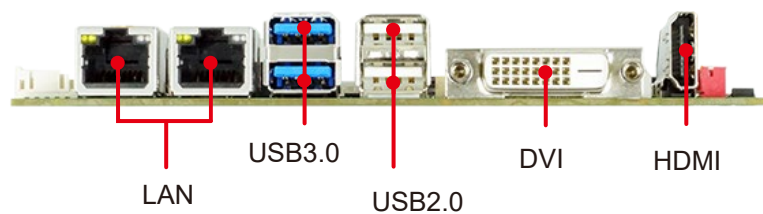

Function Map

31640CW

31640CW – ideal solution for Automation and Panel PC Applications

- Intel® Elkhart Lake ATOM® x6413E / J6412 CPU
- 1 x DDR4 SODIMM, Max. 32GB
- Independent display: HDMI, DVI, LVDS
- 2 x Intel 2.5 GbE LAN, 2 x USB 3.0, 4 x USB 2.0
- 6 x COM, 1 x Mini PCIe, 2 x M.2, 1 x Mini SIM
- Touch Screen, 8DI / 8DO
- TPM 2.0 (Firmware) –OEM to Hardware TPM 2.0
- Wide Range DC IN +9~36V
- Wide temperature support of -20°C ~ 70°C